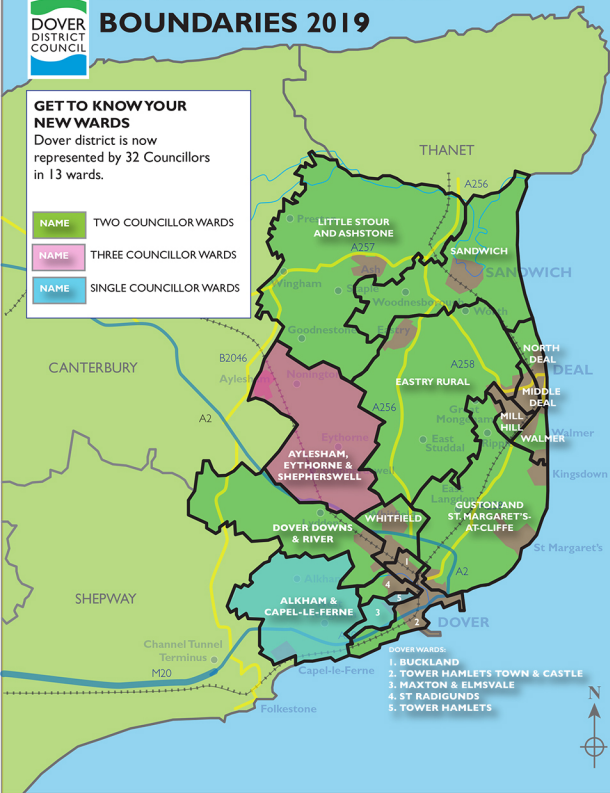

DOVER DISTRICT WARD BOUNDARIES 2019

GET TO KNOW YOUR NEW WARDS

Dover district is now represented by 32 Councillors in 13 wards.

NAME	TWO COUNCILLOR WARDS
NAME	THREE COUNCILLOR WARDS
NAME	SINGLE COUNCILLOR WARDS

- DOVER WARDS:
1. BUCKLAND
 2. TOWER HAMLETS TOWN & CASTLE
 3. MAXTON & ELMSVALE
 4. ST RADIGUNDS
 5. TOWER HAMLETS